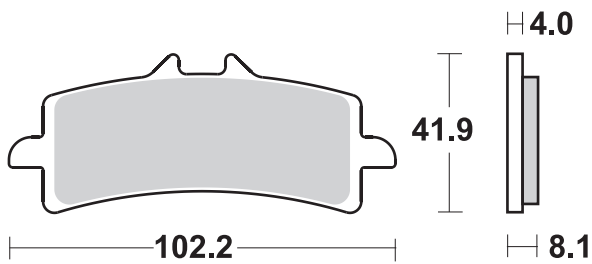

KTM 1290 SUPER DUKE GT

			RECOMMENDED	
KTM				
1290	Super Duke GT	16 - 21	901 SP*	730 LS

* = 2 sets required / 2 jeux pour l'Avant.

Available compounds

SBS 901 HS • SP • RST

Available compounds

SBS 730 HF • LS